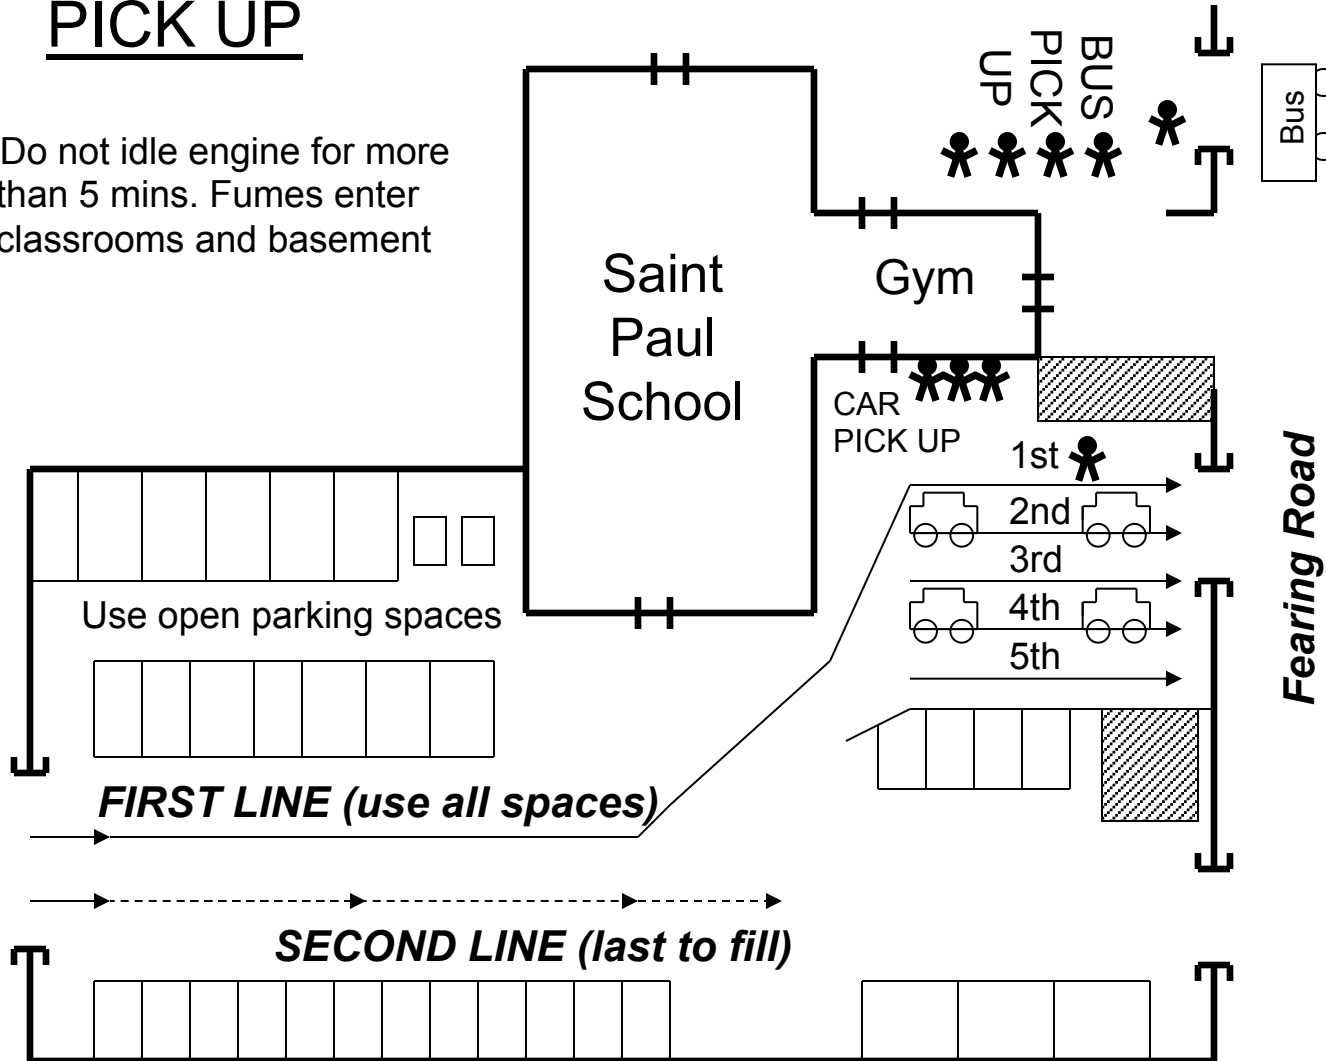

PICK UP

*Do not idle engine for more than 5 mins. Fumes enter classrooms and basement

North Street

Do not Block Entrance

Do not Speed, Minimize
distracted driving